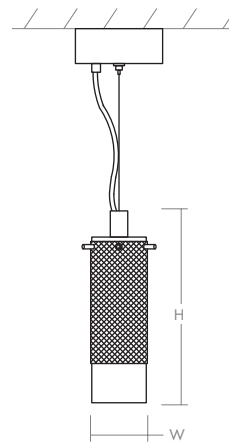

# LOTUS Pendant

120v: **2-6107-xxx**

### Diffusers:

-24 Satin Nickel

-1 White Opal Glass

-3 Perforated Metal Sleeve

Shown with perforated sleeve

- LIGHT SOURCE** 1 x 13W Quad 4 pin fluorescent (G24q-1)  
(Lamp not included)
- RATED LIFE** See lamp manufacturer specification
- LUMEN OUTPUT** Initial: 900 lm
- INPUT VOLTAGE** 120V
- BALLAST** Electronic, HPF, Instant start, 120V
- CONSTRUCTION** Plated Steel and Glass
- DIFFUSER / METAL FINISH**  
(-124) White Opal Glass / Satin Nickel  
(-324) Perforated Metal Sleeve / Satin Nickel
- MOUNTING** 4" Octagonal J-Box
- STANDARDS** UL/Damp listed, ADA compliant, CEC Title 24 Compliant,  
Conforms to UL STD 1598, Certified CAN/CSA

### DIMENSIONS

**Dia. Canopy:** 5.00"

**Dia. Fixture:** 3.25"

**H. Fixture:** 9.50"

Supplied with 8 ft of cord and cable

Order Example: **3-519-14** (x- Voltage xxx- Sequence # xx- Finish)  
3: 120v, 37: 277v, 32: Universal Voltage